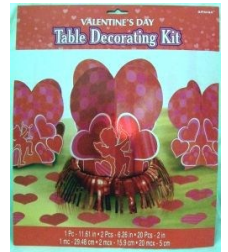

Valentine Specials

Monday, January 30, 2012 through Tuesday, February 14, 2012

Retail Specials! Buy early and save! Limited quantities!

9" Bouquet Vase

ROI-FV295RED

9" Ht., 0" Open

18/Case

Reg. $8.95

$5.99 Each

Limited to stock on hand

7" Single Stem Tear Drop Vase

LEN-1253

Clear

Reg. $3.79

$1.49 Each

Limited to stock on hand

7" Single Stem Tear Drop Vase with Heart Shaped Base

LEN-253-H

Clear

Reg. $3.79

$1.49 Each

Limited to stock on hand

7" Single Stem Vase with Heart Shaped Base

LEN-1266

Clear

Reg. $3.69

$1.39 Each

Limited to stock on hand

8.5" Europa Bud Vase

BRO-C1408

8.5" Ht., 1" Opening

Crystal, 48/Case

Reg. $2.49

$1.89 Each

Clear PVC Box

CC-083168

4" x 4" x 5"

Reg. $4.50

$3.39 PK2

Pink and Red Pint Pail

CC-053161

Reg. $4.80

$3.39 PK4

Cookie/Candy Hearts Box

CC-51033

7" x 4.25" x 2.75"

Reg. $2.60

$1.79 PK2

Key to Your Heart Cello Bag

AMS-379618

4" x 2" x 9"

Reg. $2.25

$1.79 PK20

Hearts Paper Treat Bag With Window

PEX-99VBG1171

4" x 2.5" x 7.5"

Reg. 99¢

79¢ Each

Cupid and Hearts Cut-outs

CC-990060

Assorted Sizes

Reg. $3.50

$2.49 PK12

4" Heart Cut-outs

AMS-19311

Reg. $1.70

$1.29 PK10

15 ft. Tinsel Hearts Garland

AMS-229029

Reg. $6.65

$4.95 Each

Valentine's Day Table Decorating Kit

AMS-280073

Reg. $7.50

$5.49 Each

8" Heart Wall Decorations

PEX-399VCH1131

Reg. $3.99

$2.99 PK3

Valentine's Day Tableware

Creative Converting (CC)

Assorted Prints

-Luncheon Napkins

-Beverage Napkins

-Plates, Cups

-Table Covers

50% off

Off Retail Prices

7.5" Foamies 3-D Valentine House Foam Kit

DRC-106-614D

Reg. $9.99

$6.95 Each

Flora-Dec Sales

PH. 537-6194 • www.floradec.com

HOURS: Monday/Tuesday/Thursday/Friday: 8:30 am-6 pm •
Wednesday: 8:30 am-7 pm • Sat: 9 am-4 pm • Sun: 10 am-4 pm